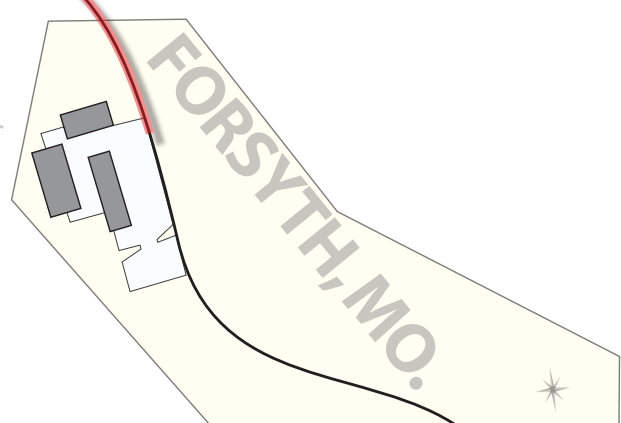

- Depart Springfield / Branson Regional Airport and drive south on Airport Blvd. to Highway 266. Turn left and go about one mile to I-44.
- **Take I-44 east. Travel east on I-44 for 8.8 miles to Exit 82A/US-65 South to Branson.**
- Drive south for 35 miles until you reach Forsyth/Reeds Spring Exit (Rt. 160).
- Exit and **turn left** (east) on **Rt. 160** and travel for **9 miles** until you reach the Forsyth city limits sign.
- **National Enzyme Company** is located 1/2 mile beyond the city limit sign on the right side of the road.

**Have a safe trip.
 We are looking forward to
 your visit!**

BRANSON, MO.